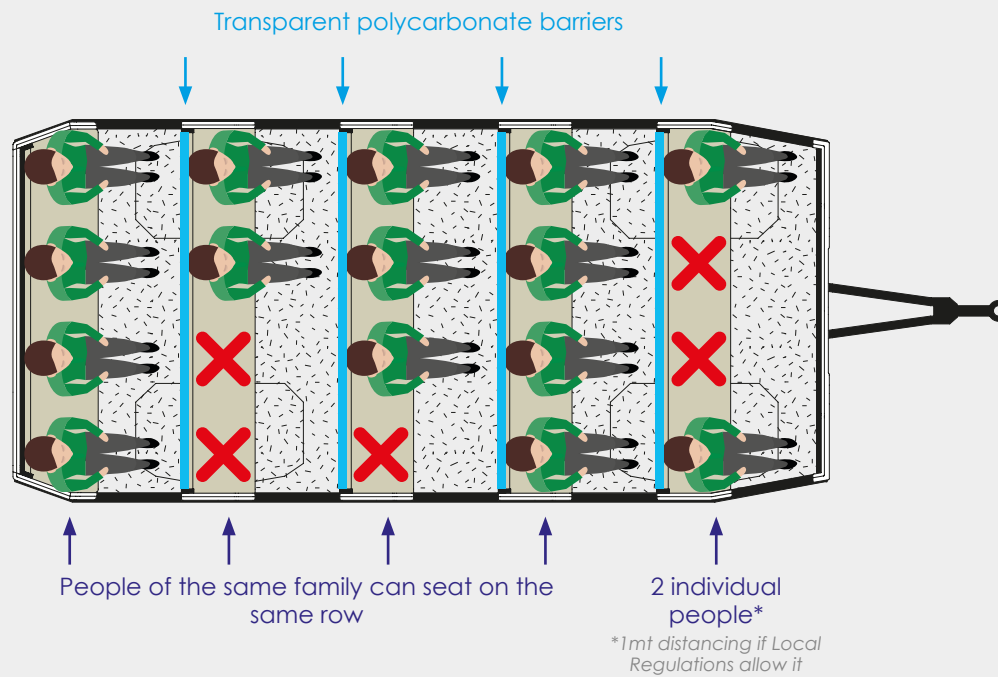

BARRIERS

POLYCARBONATE

EXAMPLE OF PASSENGERS DISTANCING

WITH
BARRIERS

WITHOUT
BARRIERS