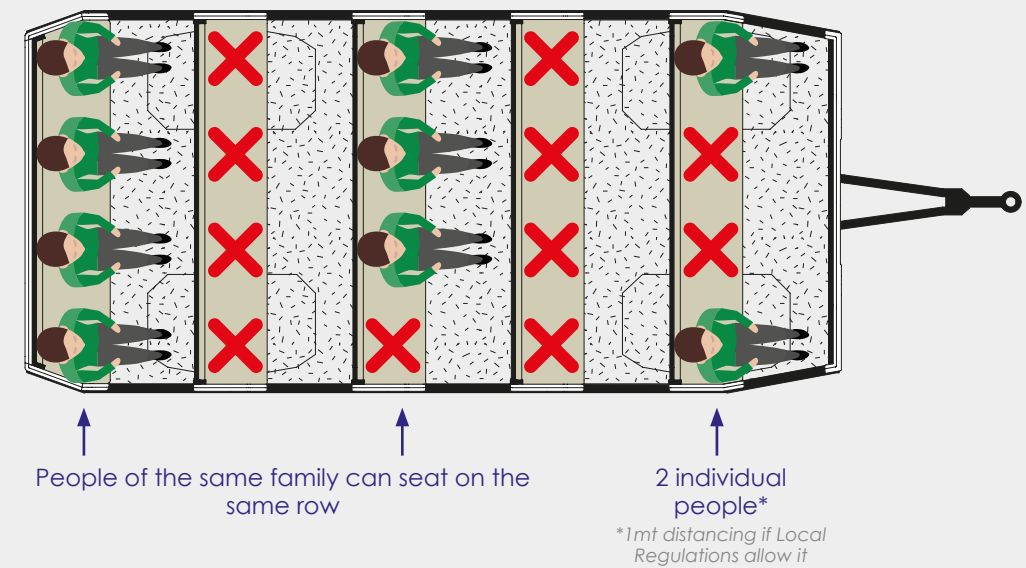

BARRIERS

POLYCARBONATE

EXAMPLE OF PASSENGERS DISTANCING

WITH
BARRIERS

WITHOUT
BARRIERS