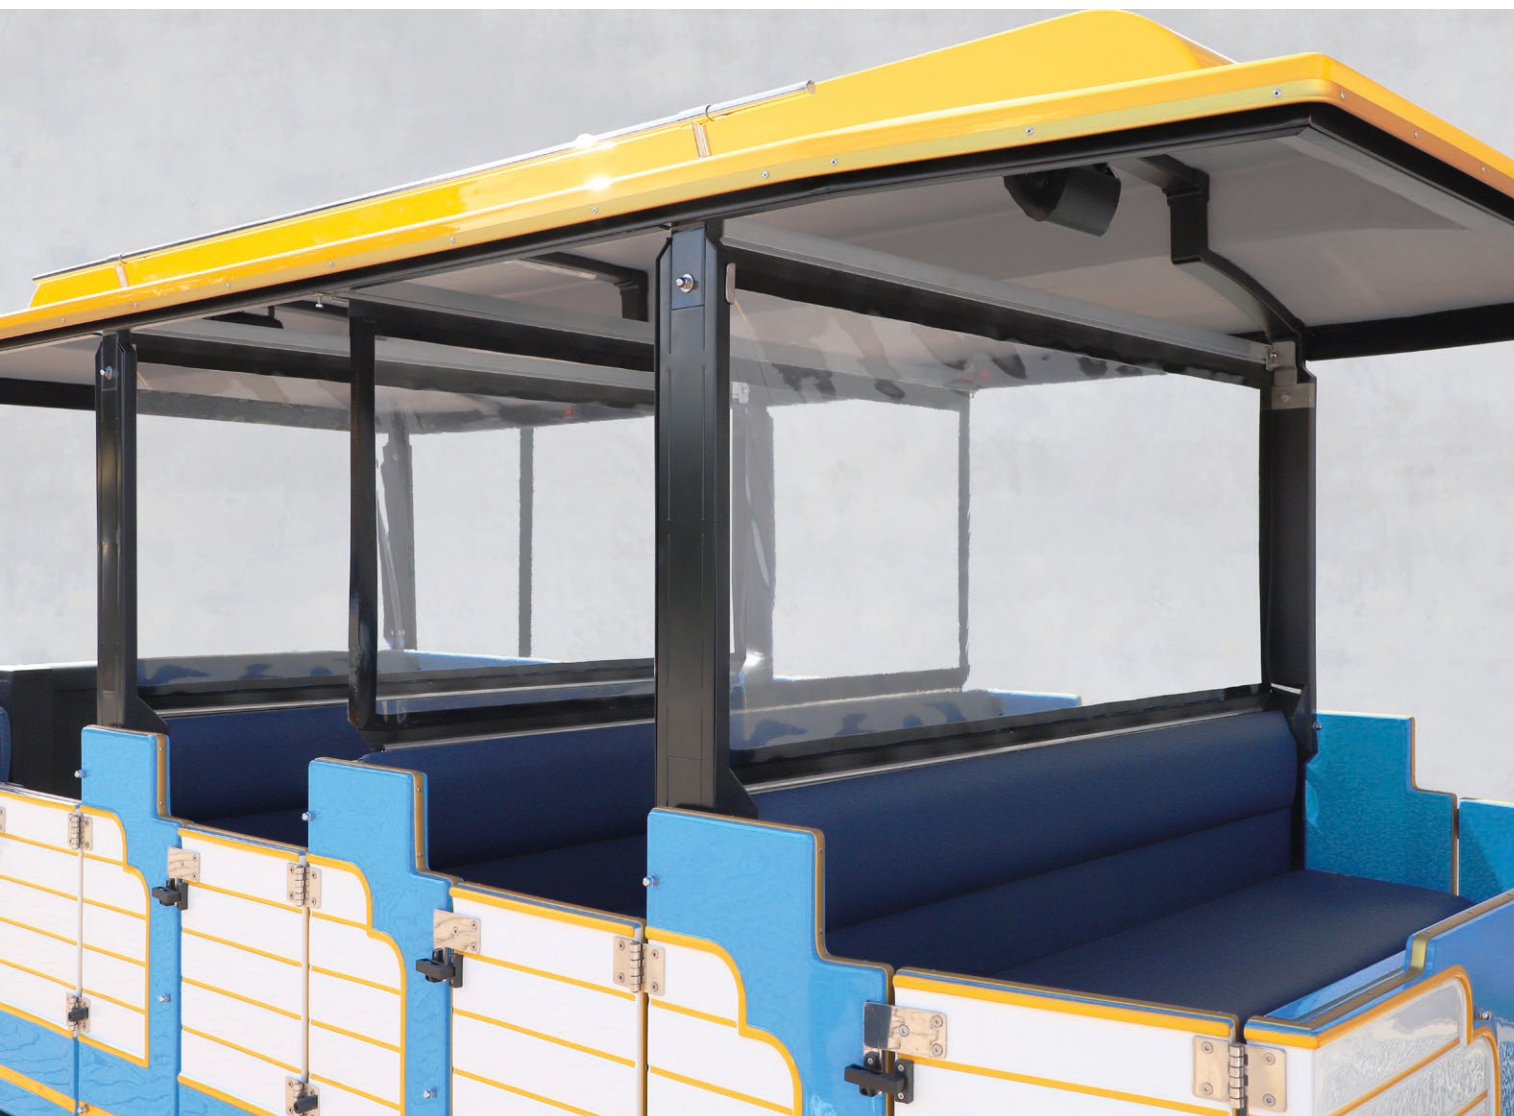

## POLYCARBONATE

- Effective breath barrier.
- All rows of seats in the coach can be used.
- Quick and easy assembly, no additional hole needed.
- Resistant and durable materials: UV stabilized transparent polycarbonate sheets, aluminum structure, stainless steel fixing accessories.
- Easy to maintain and to clean.
- Minimal and non-invasive design.

## EXAMPLE OF PASSENGERS DISTANCING

WITH  
BARRIERS

WITHOUT  
BARRIERS

## CRYSTAL PVC CANVAS

- Effective breath barrier.
- All rows of seats in the coach can be used.
- Quick and easy assembly, no additional hole needed.
- Resistant and durable materials: PVC Crystal canvas, aluminum structure, stainless steel fixing accessories.
- Easy to maintain and to sanitize.